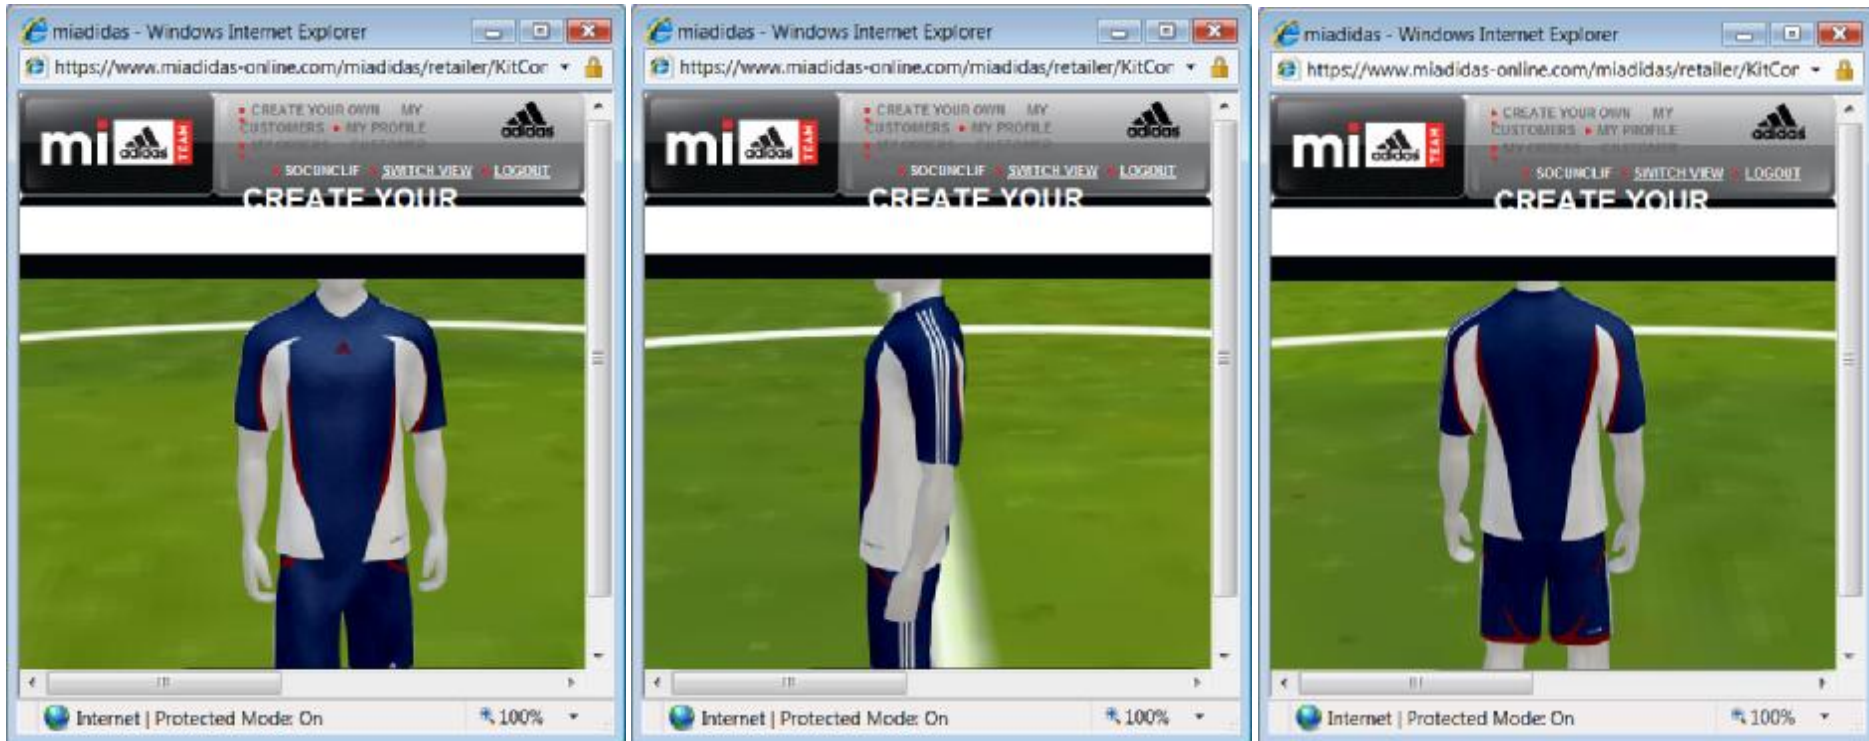

Front

Side

Back

KC Select logo below adidas logo

White adidas numbers on back

White adidas numbers on short opposite adidas logo

Other features:

Crew neck, no collar, Short Sleeve, No inner briefs on shorts, All US Standard styles, Adult sizes are Mens cut (YS, YM, YL, YXL, AS, AM, AL, AXL)