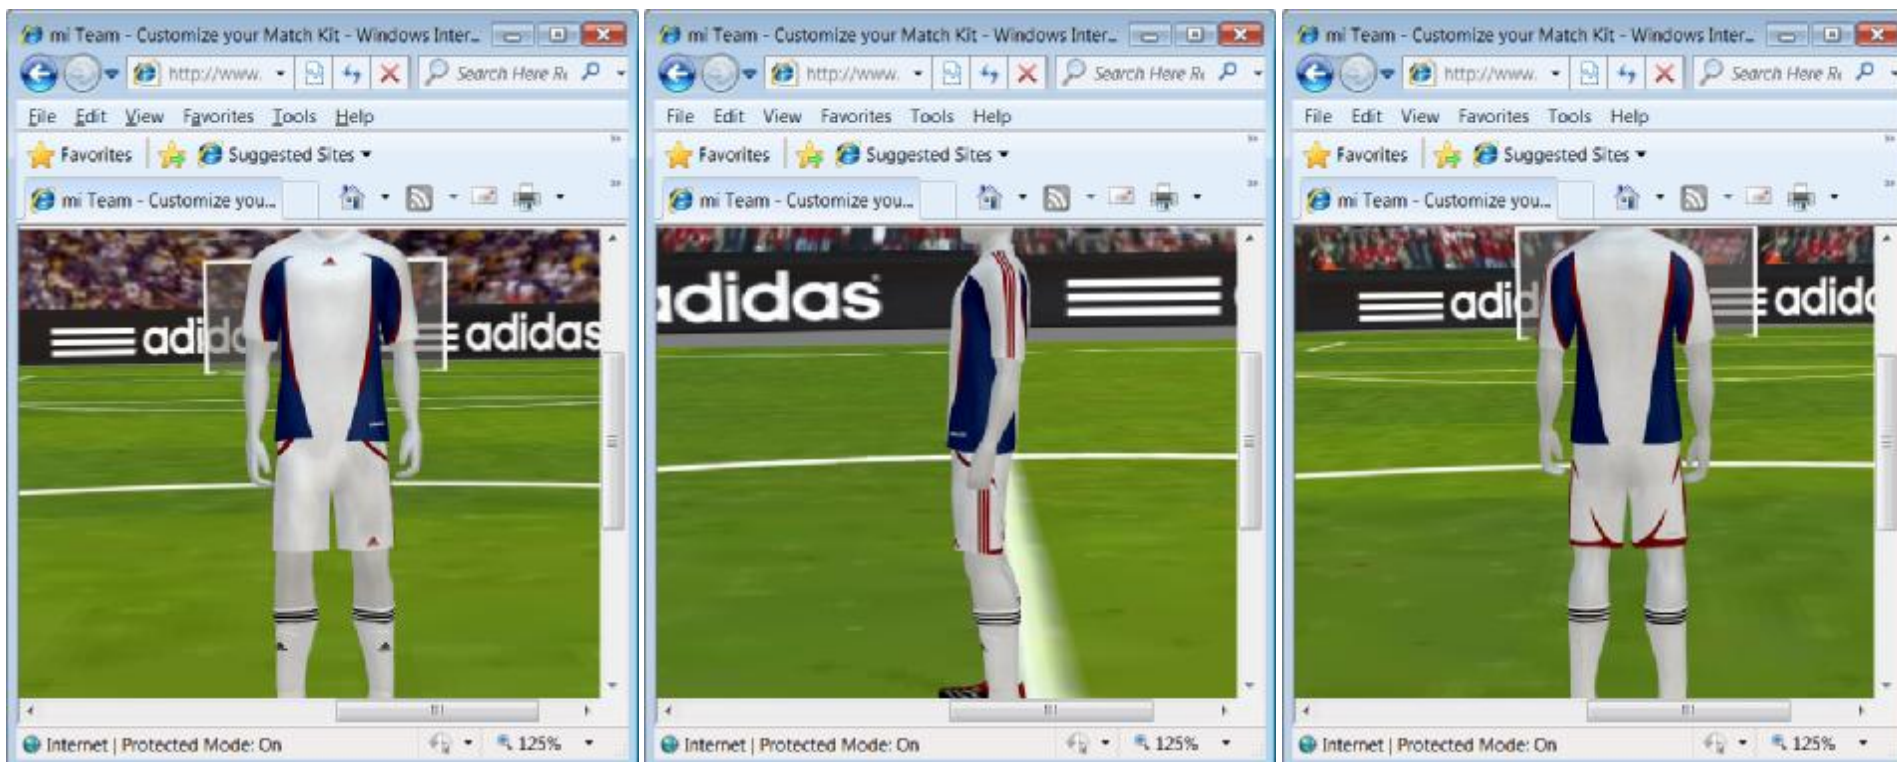

Other features:

Crew neck, no collar, Short Sleeve, No inner briefs on shorts, All US Standard styles, Adult sizes are Mens cut (YS, YM, YL, YXL, AS, AM, AL, AXL)

Price: \$47 per jersey, \$32 per short