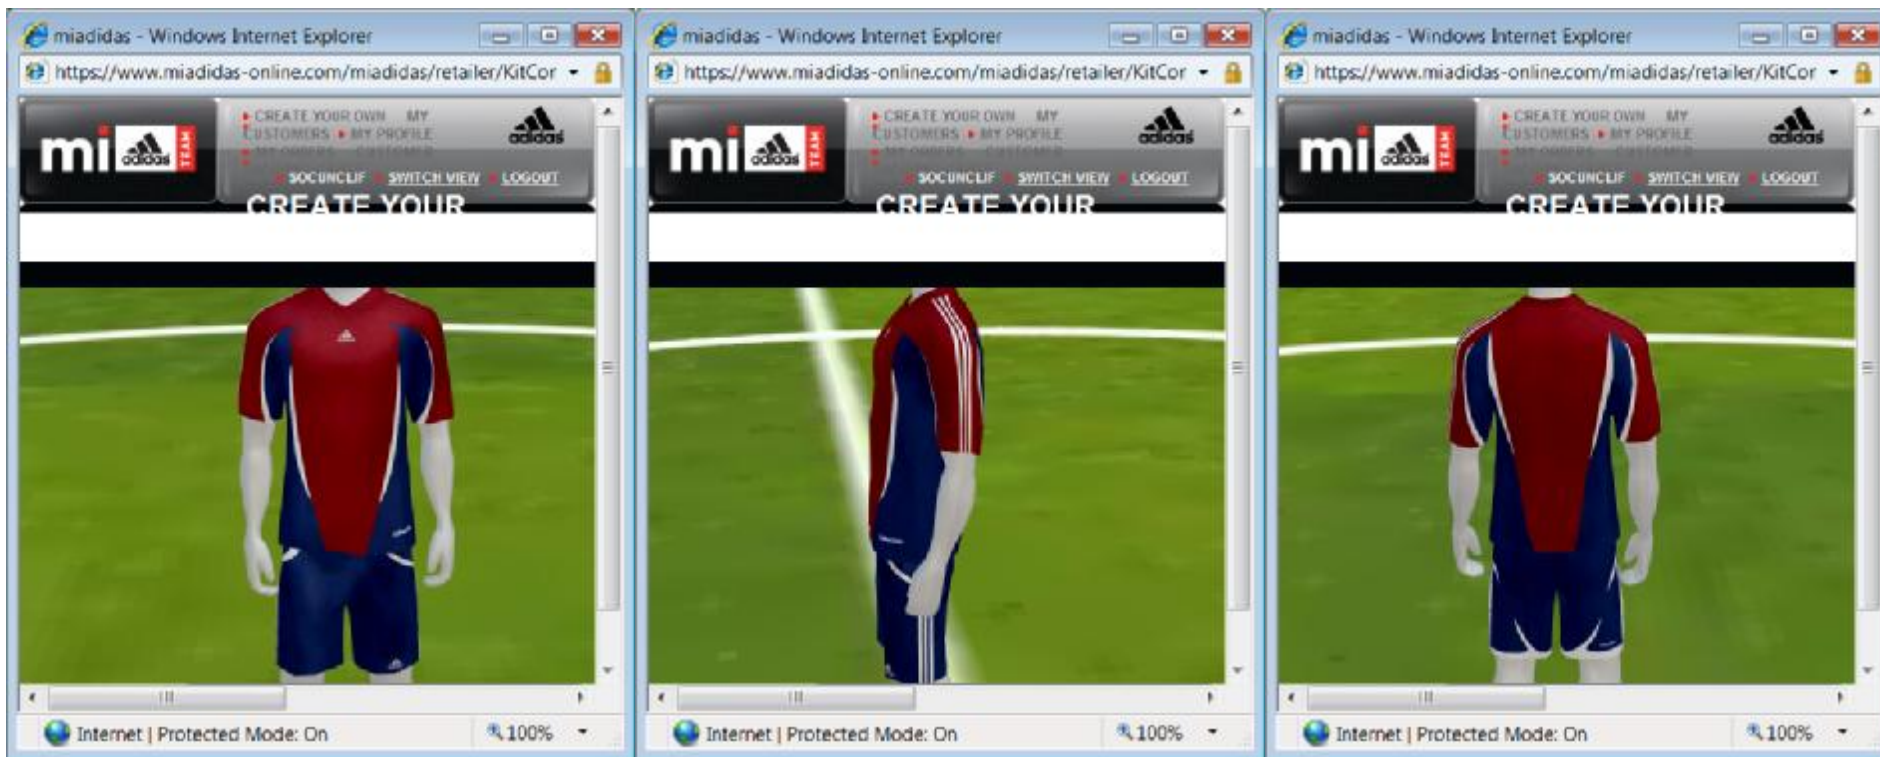

Other features:

Crew neck, no collar, Short Sleeve, No inner briefs on shorts, All US Standard styles, Adult sizes are Mens cut (YS, YM, YL, YXL, AS, AM, AL, AXL)

Price: \$47 per jersey, \$32 per short

Navy Alternate Kit